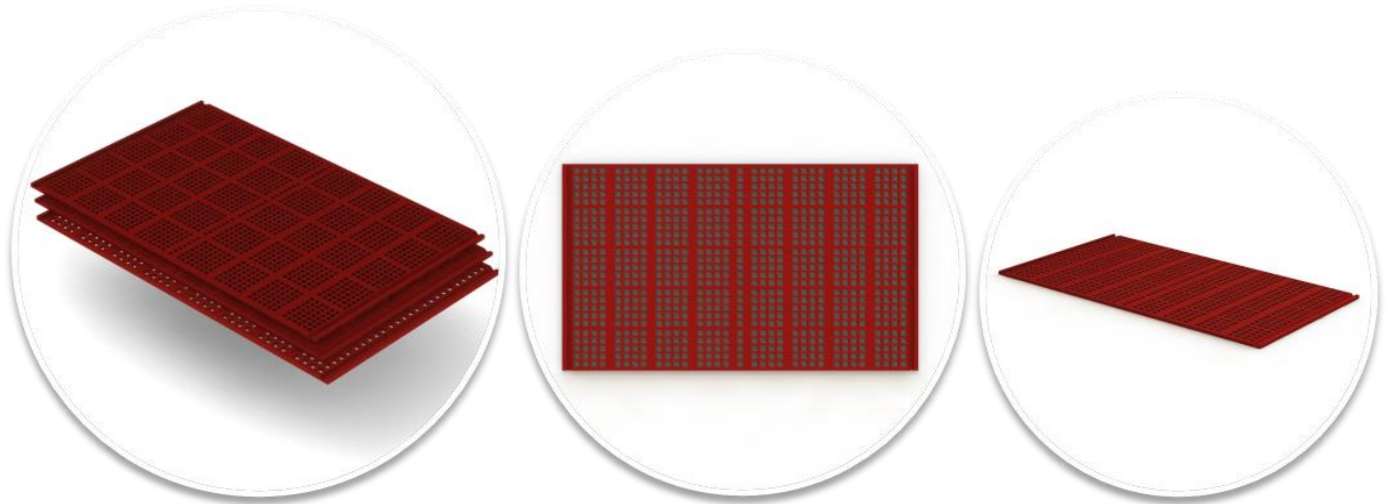

# Polyurethane Screens

Utilizing PU screening media for your crushing circuit to maximize equipment availability, reducing kWh usage, maintenance & and downtime costs.

IKS provides services to your screening process, solutions specifically designed to your process feed with the objective of optimizing the overall screen efficiency, undersize recovery, and screen performance, minimizing recirculation load, and the wear-life of the screens.

## **Polyurethane screens include:**

- PU side tensioning screen panels (direct installation)
- PU modular screens
- Flip-Flow
- Client-specific design and requirements